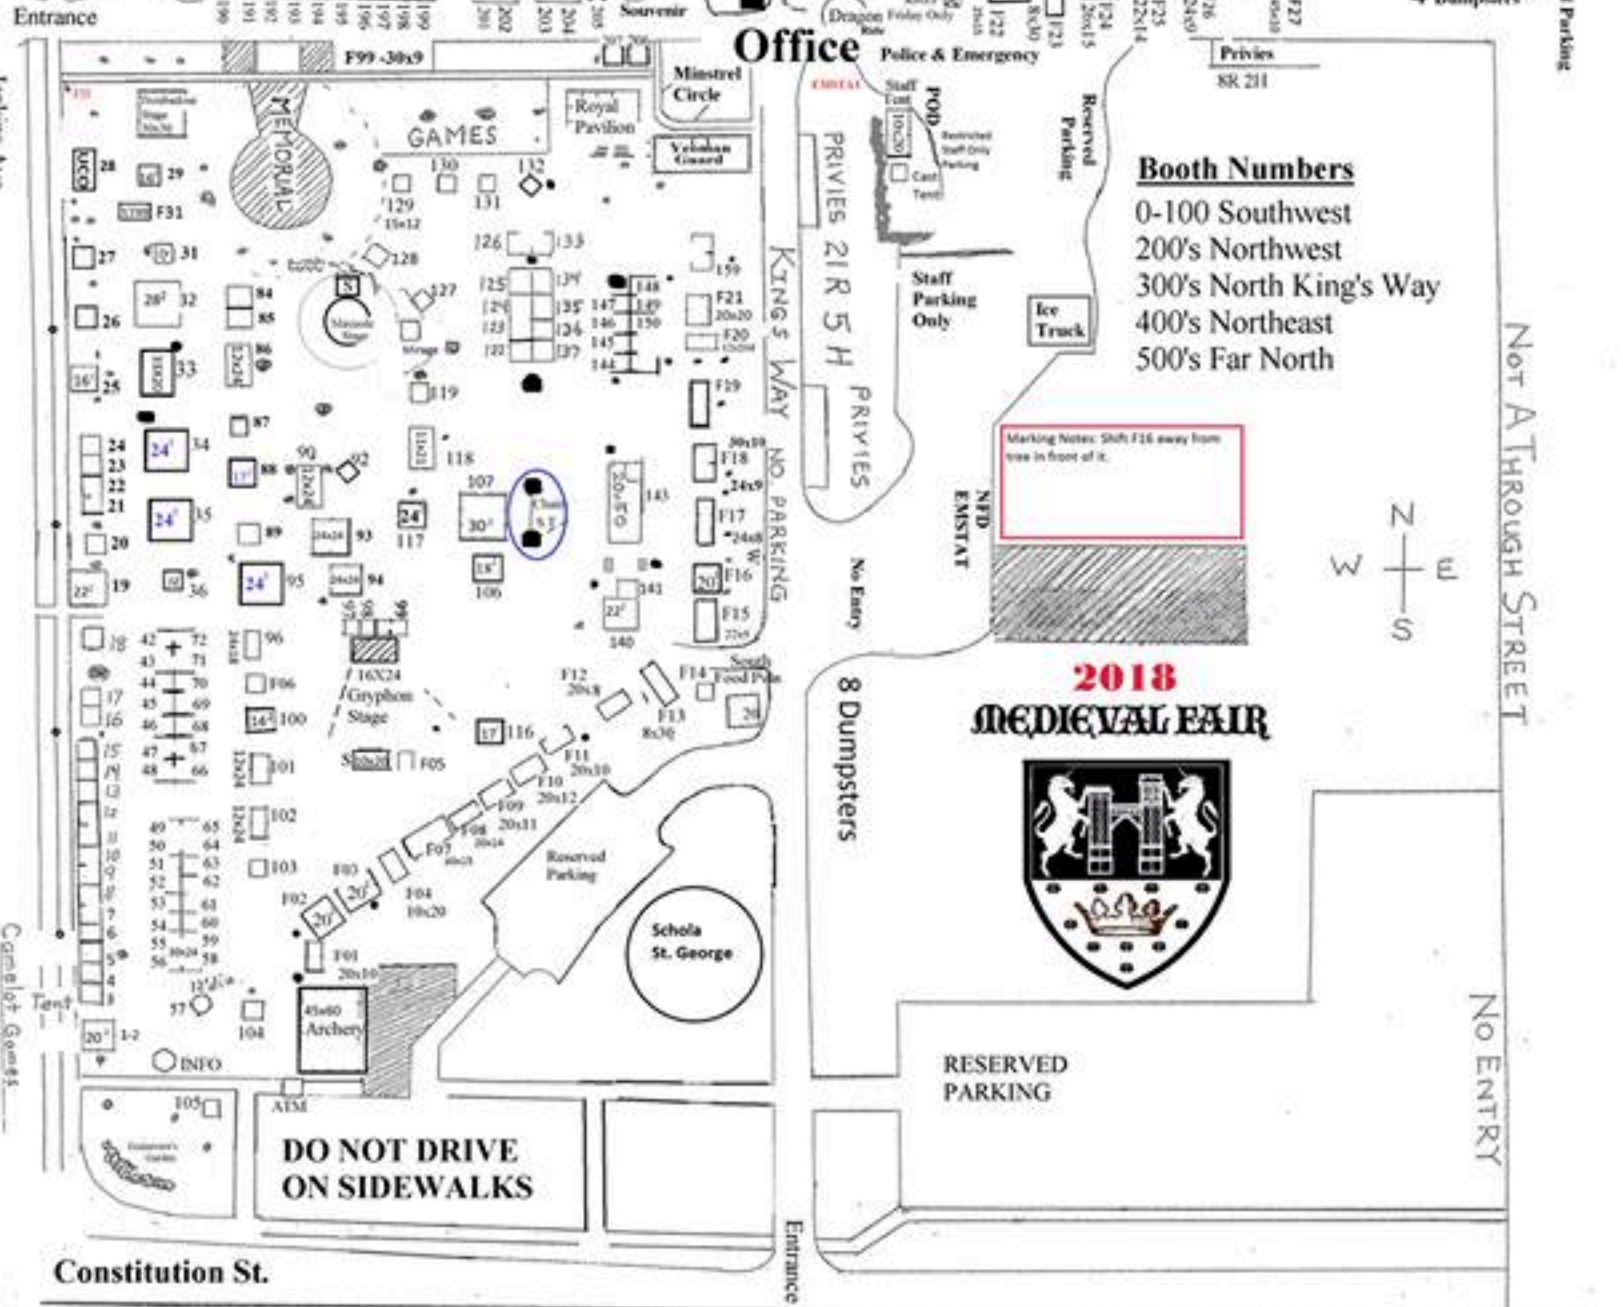

Entrance
(For vendors north
of drainage ditch only)

Privies
SR 2H

Booth Numbers
 0-100 Southwest
 200's Northwest
 300's North King's Way
 400's Northeast
 500's Far North

Marking Notes: Shift F16 away from tree in front of it.

2018 MEDIEVAL FAIR

RESERVED PARKING

DO NOT DRIVE ON SIDEWALKS